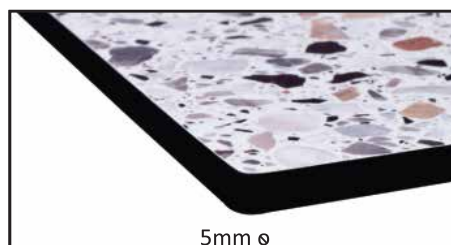

CORE

THICKNESS

All Tabillo tops have standard 10mm and 12 mm thickness.

EDGES

Bullnose

Rounded

Straight

Bevelled

Knife

SIDE PROFILE

★ Table Tops can be customised for other sizes and shapes